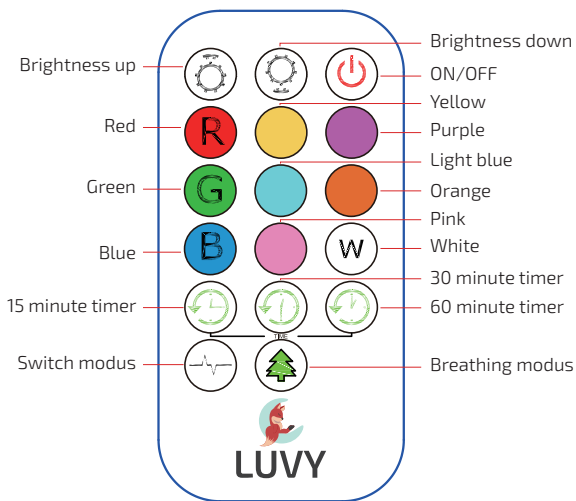

Remote functions: